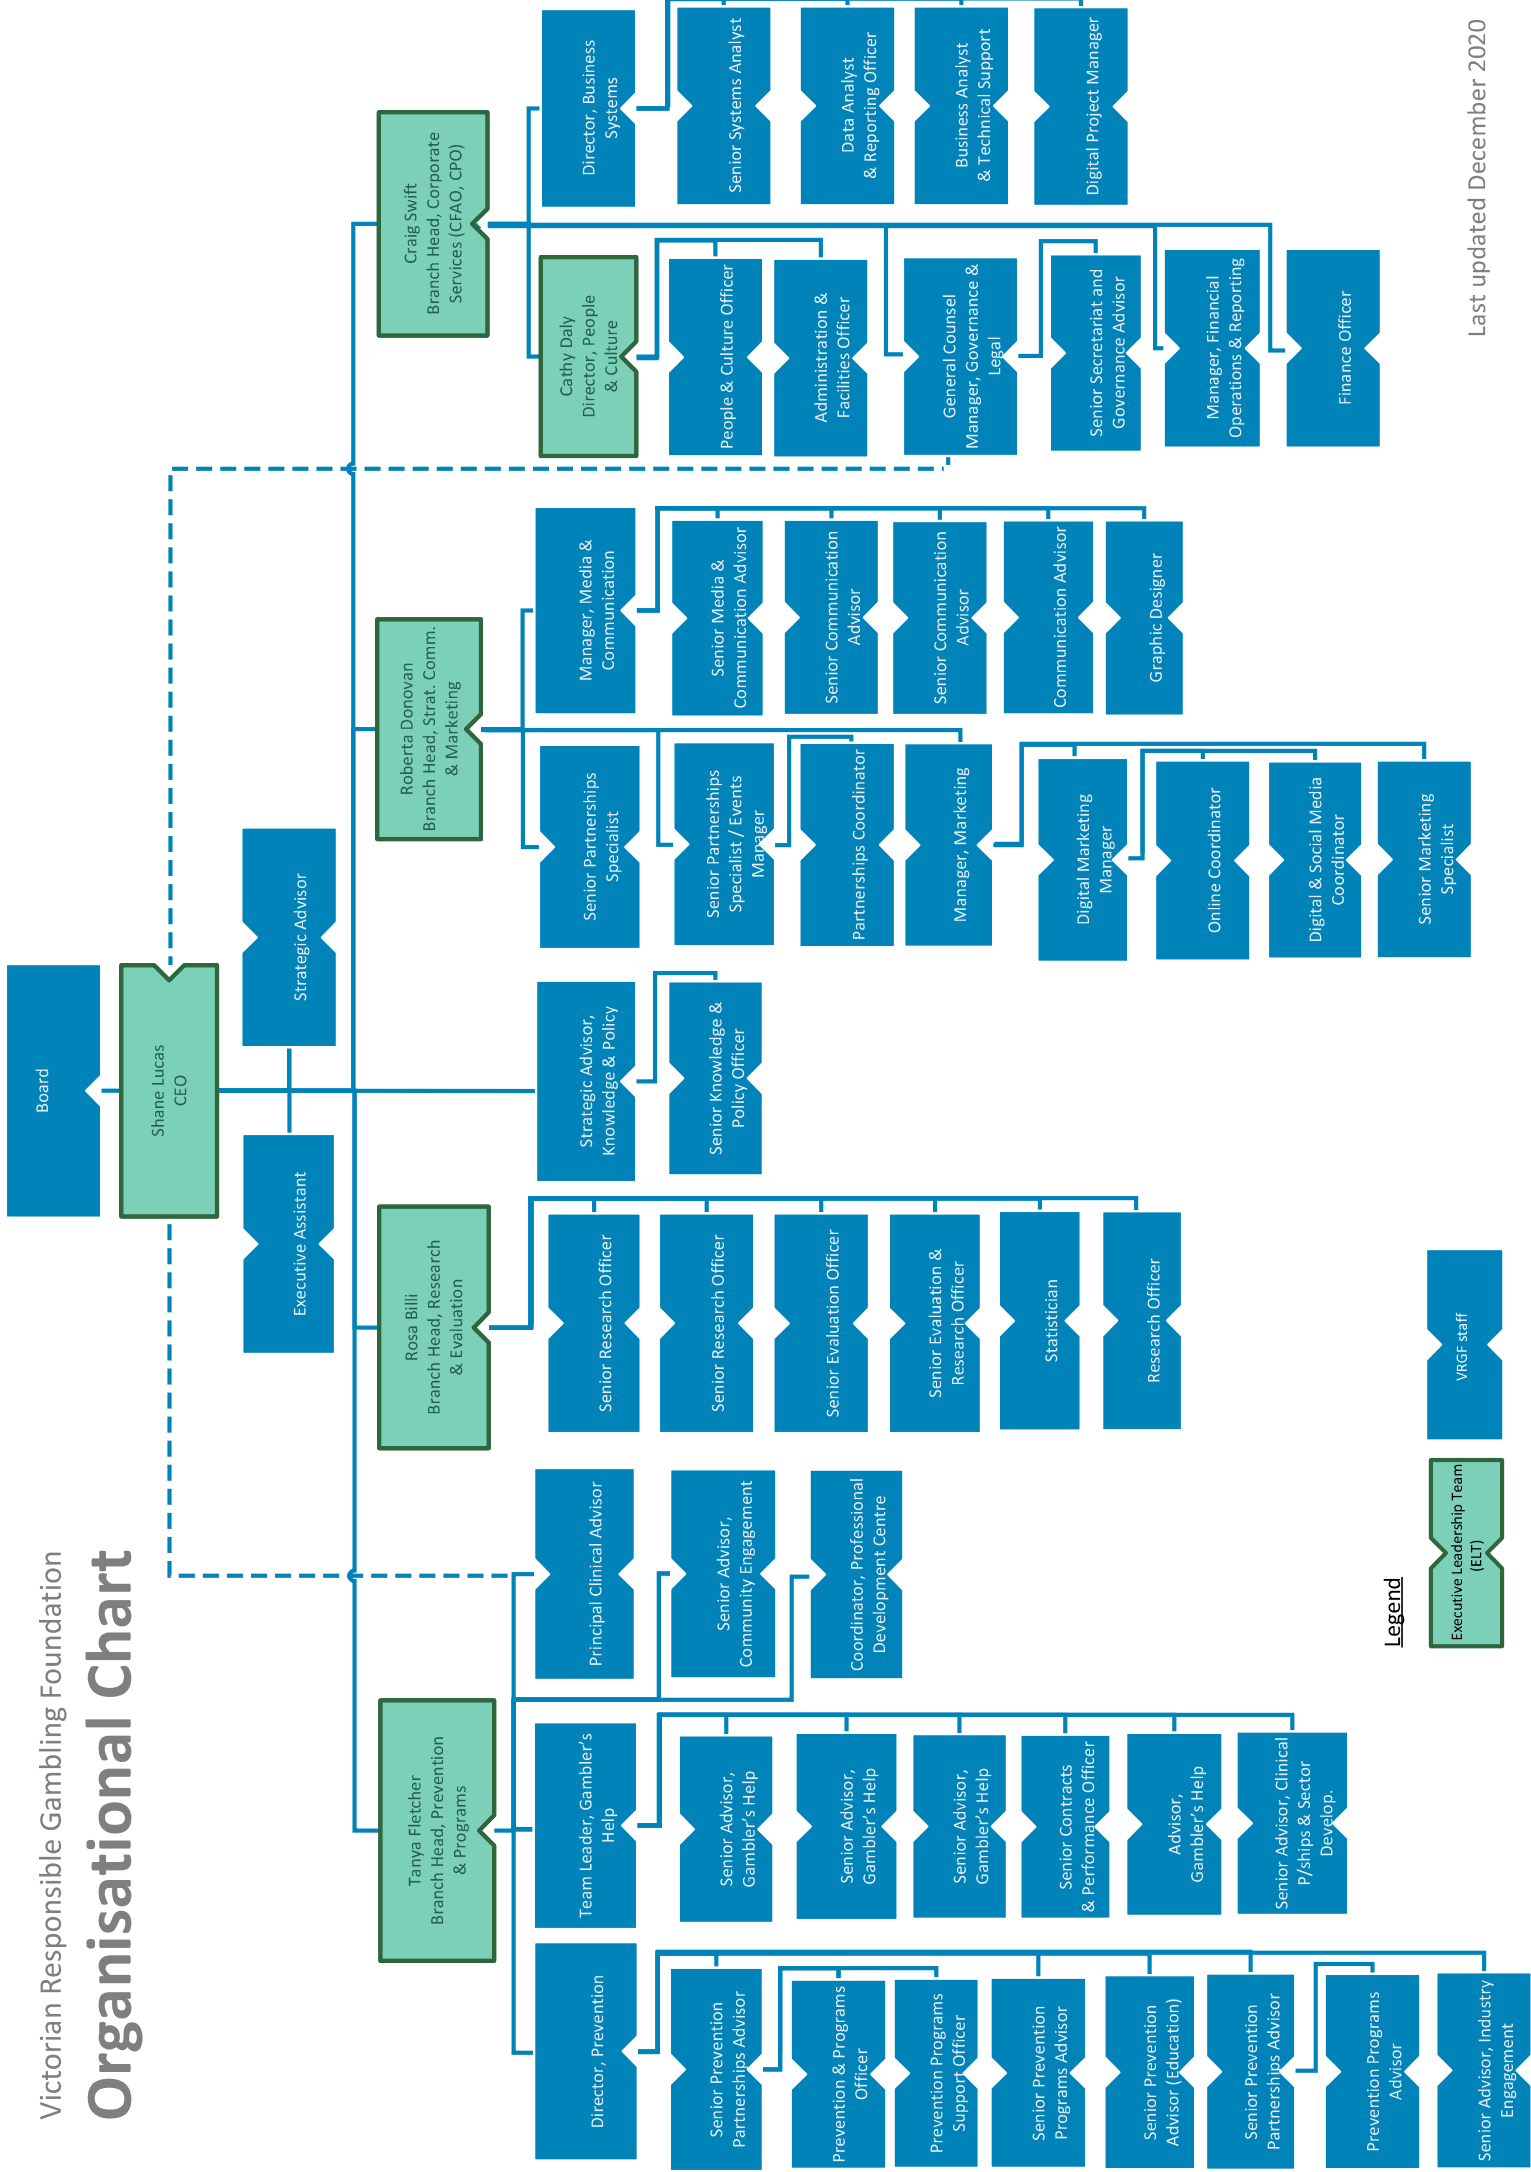

Victorian Responsible Gambling Foundation Organisational Chart

Legend

Executive Leadership Team (ELT)

VRGF staff